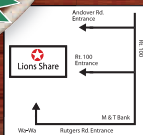

BREAKFAST, LUNCH & DINNER

LIONS SHARE
Diner
OPEN 24 HOURS

Salad Bar Now Includes
All-You-Can-Eat Shrimp
Every Fri., Sat. & Sun.

Breakfast Buffet
Adult - $9.95 | Kids - $5.95

812 N. Pottstown Pike
Exton • 610-363-6664

10% off entire check
minimum purchase $15

Lions Share Diner Exton • 610-363-6664
With this coupon. Not valid with other offers or prior purchases. Offer expires 6-28-13.

10% off entire check
minimum purchase $15

Lions Share Diner Exton • 610-363-6664
With this coupon. Not valid with other offers or prior purchases. Offer expires 6-28-13.